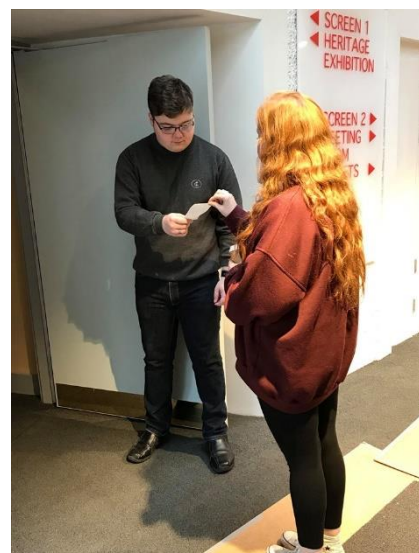

First, I will enter the building. I do this by using the automatic doors at the front entrance on Hall Street. This will take me to the kiosk where I can purchase a ticket and food.

When I enter the building, I may have to wait in line for a few minutes to get served by a member of staff. When I have reached the front of the line I will have to tell the member of staff which film I would like to see. If I am not sure what I would like to see I can ask the person serving me to help. I can also buy food or drink at the kiosk.

I will then show my ticket to the usher. My ticket has the number of the screen where the movie will be playing written on it but the usher will show me to the correct screen.

When inside I can pick whichever seat I would like to sit in, if I need any help I can ask the usher.