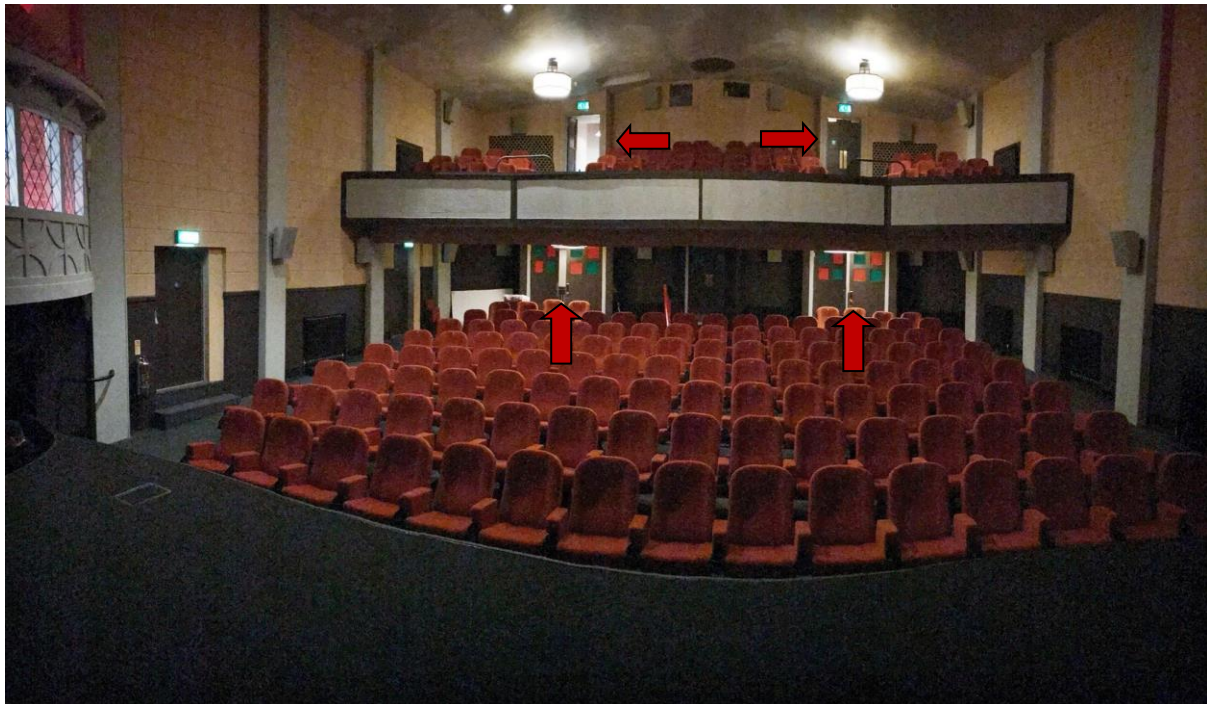

The exits are marked in the above photo, if I need to exit the auditorium at any time I can use one of them.

After the film I will leave the screen and exit the cinema through the automatic doors at the front.